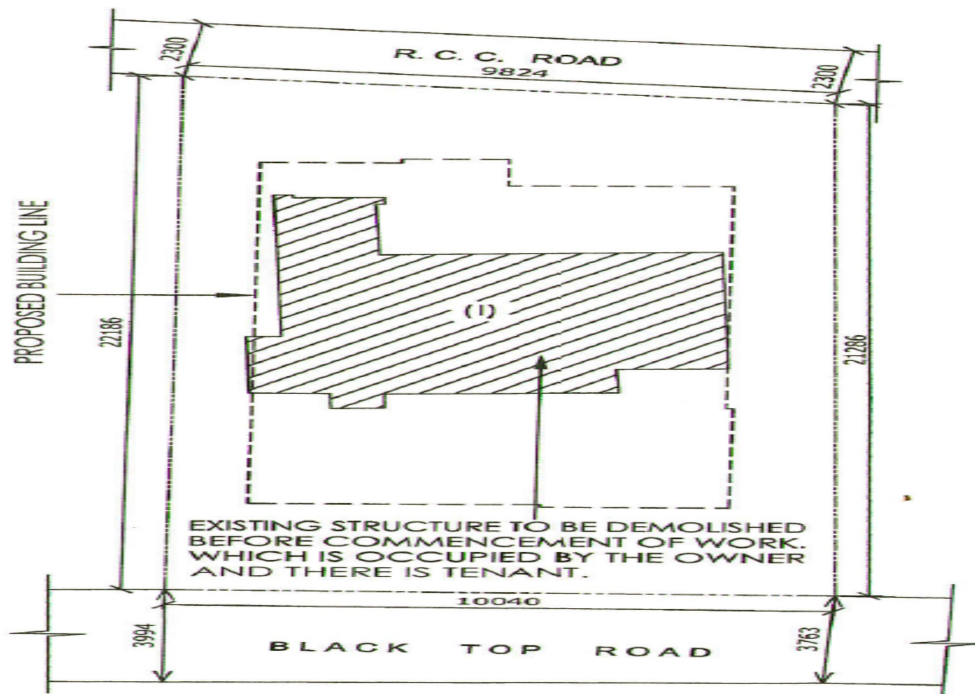

## LOCATION MAP - ARCON APARTMENT

Premises No. 380, Baghajatin 'E' Block, Kolkata – 700086, P.S. – Patuli, P.O. – Baghajatin, under Ward No. 101, Borough – XII of KMC.

**Latitude: 22.4830, Longitude: 88.37719**